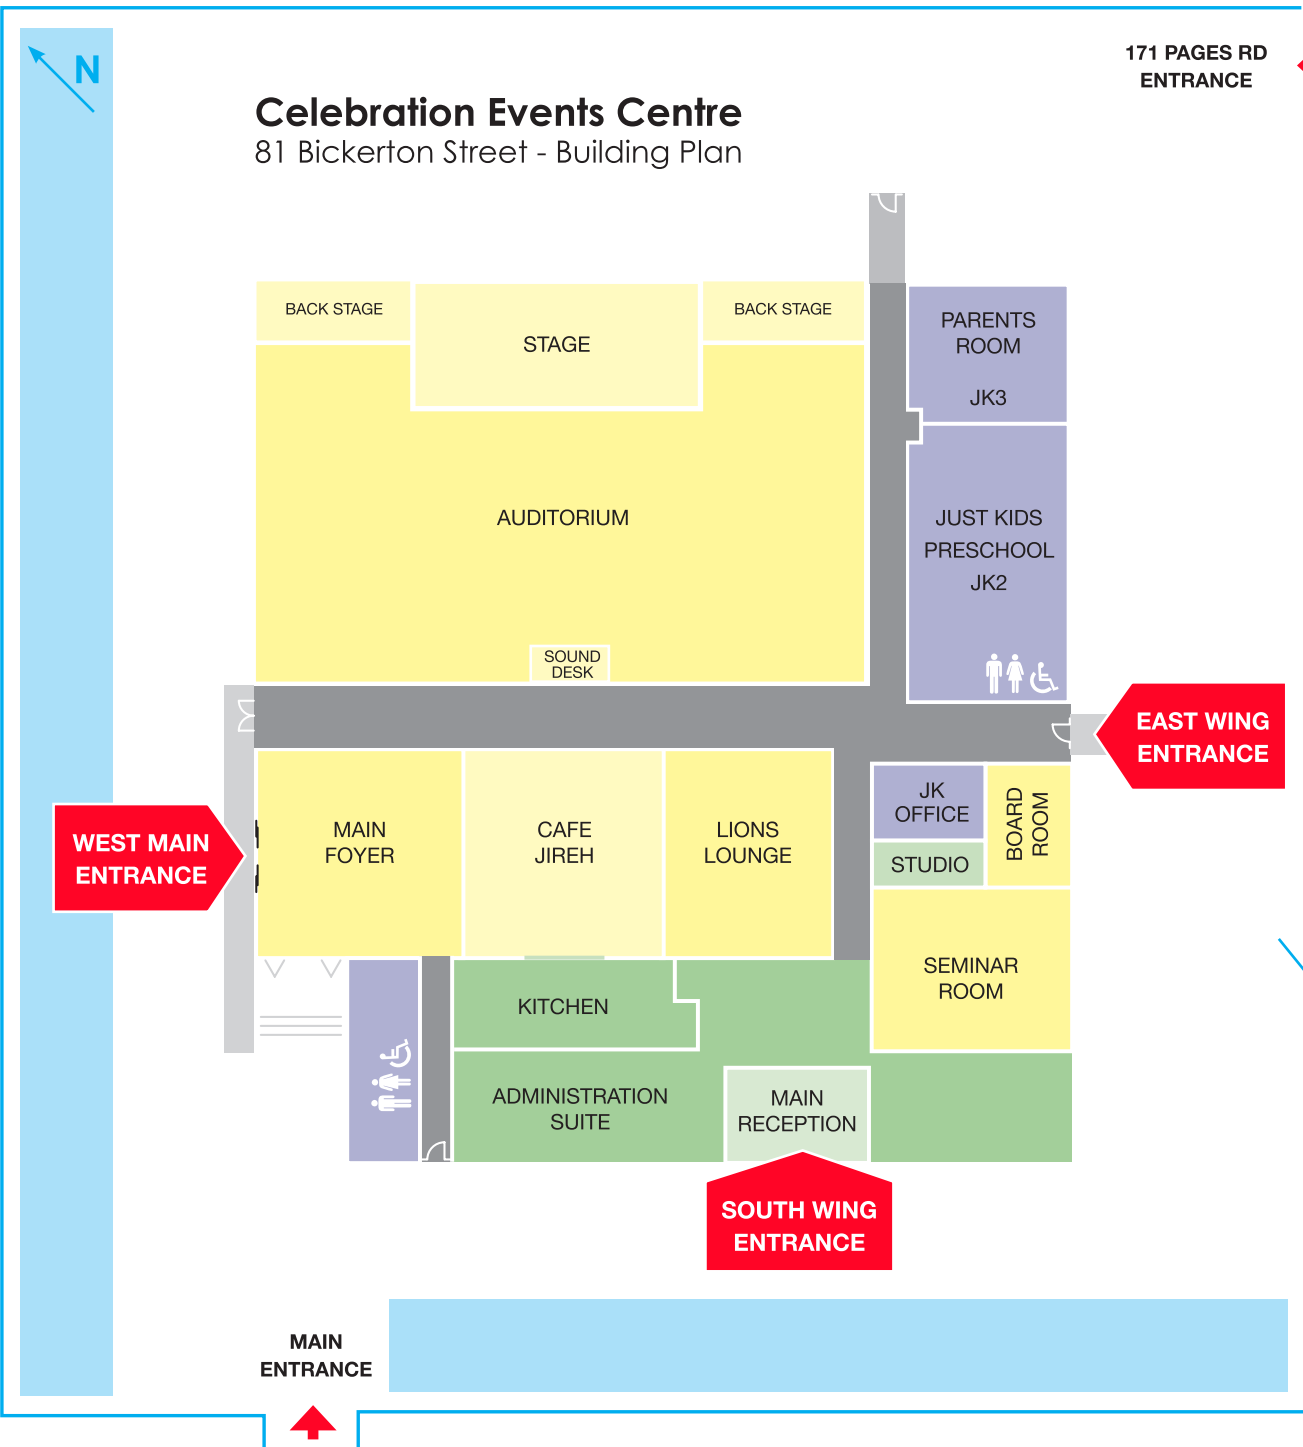

# Celebration Events Centre

81 Bickerton Street - Building Plan

171 PAGES RD  
ENTRANCE

PAGES ROAD

BICKERTON ST

- Hireable Spaces
- Preschool facilities
- Wheelchair access
- Walkways
- Complex facilities
- Carparking - Capacity: 300